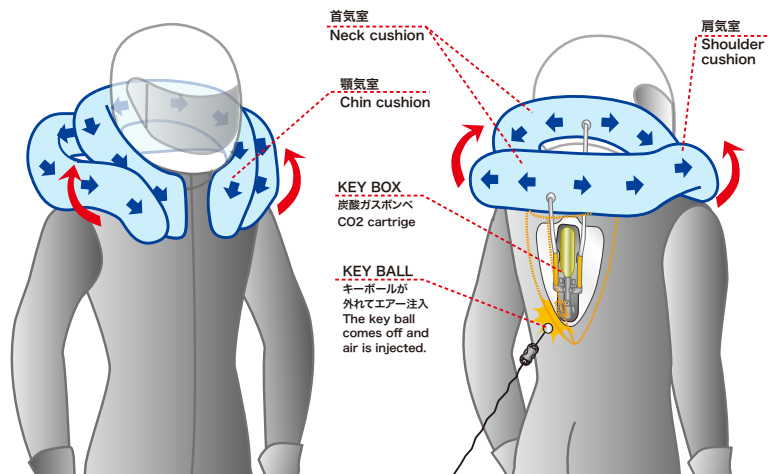

# TRACK SUIT AIRBAG SYSTEM / Neck Airbag RW-01

背中コブにAIR BAGシステム収納  
AIR BAG SYSTEM:Streamlined end-piece inside

OEM : PRIDE-ONE

伸縮ワイヤーW  
Coiled Wire-W

Key Box(Y-type)

OEM : RS-TAICHI

## システムイメージ図 System image chart