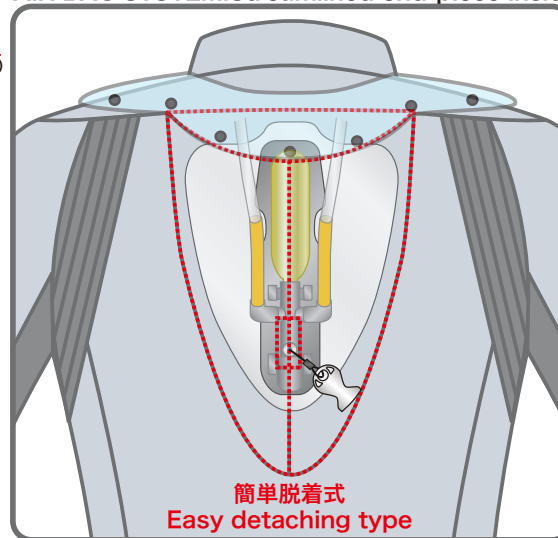

# TRACK SUIT AIRBAG SYSTEM / Neck Airbag RW-01

背中コブにAIR BAGシステム収納  
AIR BAG SYSTEM:Streamlined end-piece inside

OEM : PRIDE-ONE

伸縮ワイヤーW  
Coiled Wire-W

Key Box(Y-type)

OEM : RS-TAICHI

## システムイメージ図 System image chart