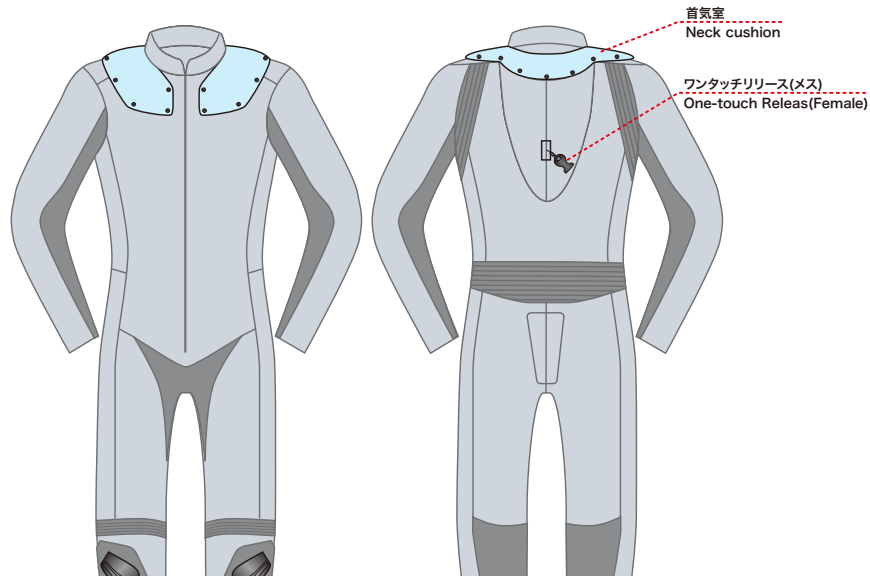

# TRACK SUIT AIRBAG SYSTEM / Neck Airbag RW-01

背中コブにAIR BAGシステム収納  
AIR BAG SYSTEM:Streamlined end-piece inside

OEM : PRIDE-ONE

伸縮ワイヤーW  
Coiled Wire-W

Key Box(Y-type)

OEM : RS-TAICHI

## システムイメージ図 System image chart